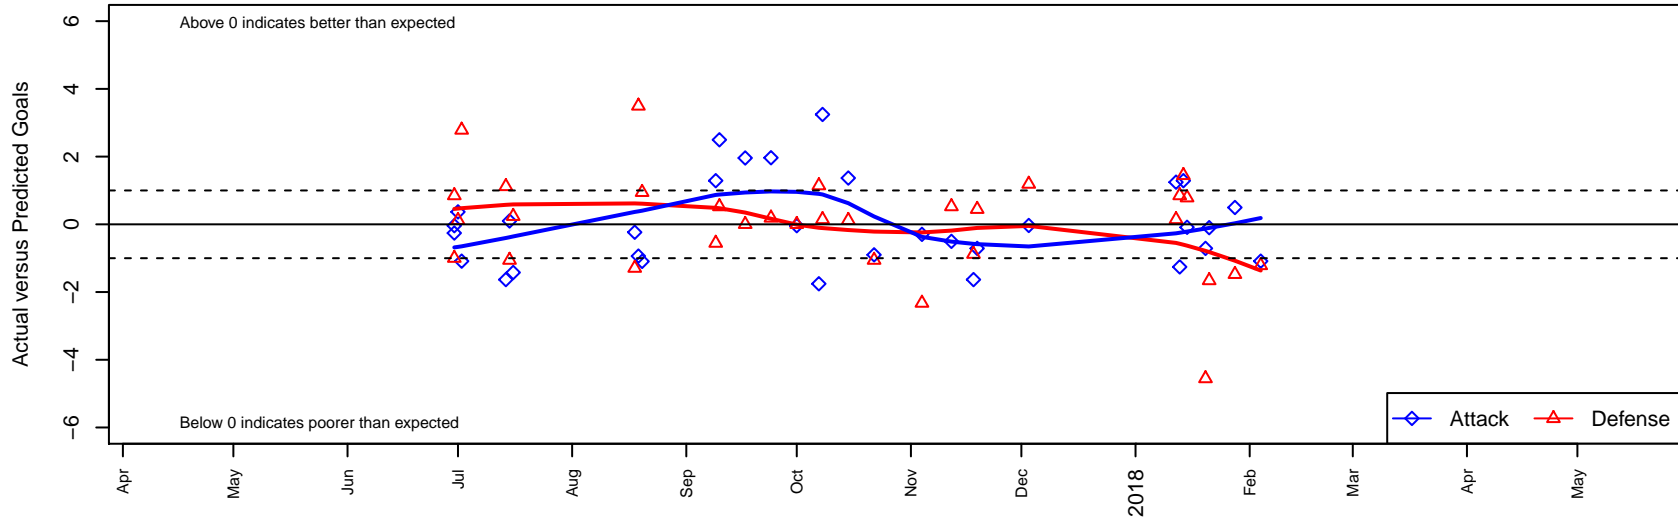

Kent United Green B01

Kent United
 Kent, WA
 B01 total strength=1601
 attack=23.42 defense=10.99
 fall league = RCL B01 Div 3

alt names used:
 Kent United B01 Green
 Kent United B01 Green
 KENT UNITED B01 GREEN (WA)
 KENT UNITED B01 GREEN (WA)
 Kent United B01 Green
 Kent United B01 Green

Kent United Green B01
 Dots are actual minus expected GF (blue circles) and GA (red triangles).
 Blue line is smoothed change in attack strength. Red is smoothed change in defense strength.

**attack and defense variance (black dot)
relative to other teams
and top 10 in region**