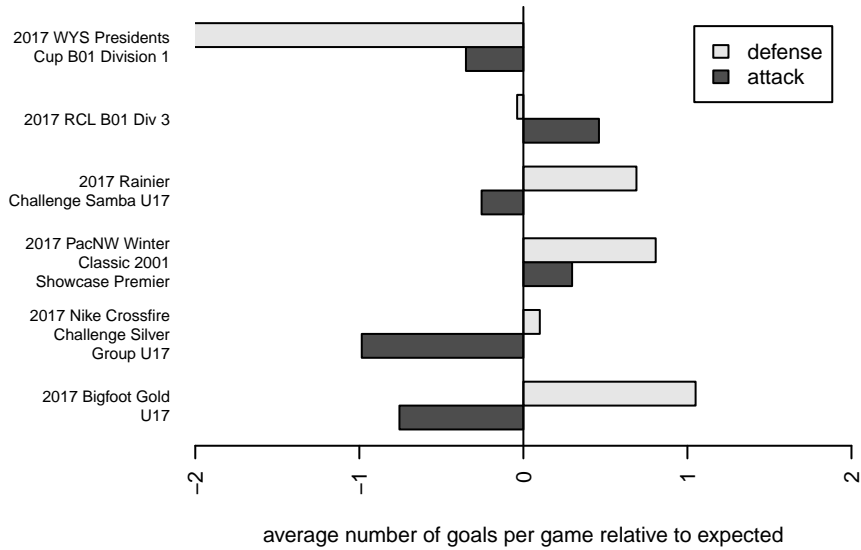

Performance relative to 13 month average