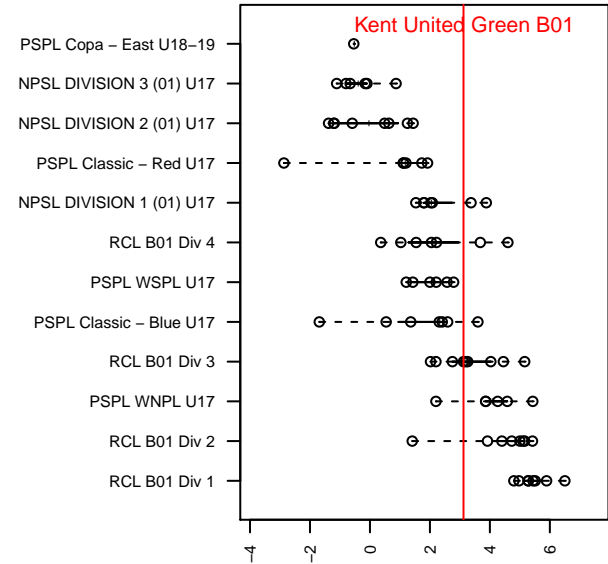

**attack and defense rating
relative to others at age
and all opponents in last 13 months**